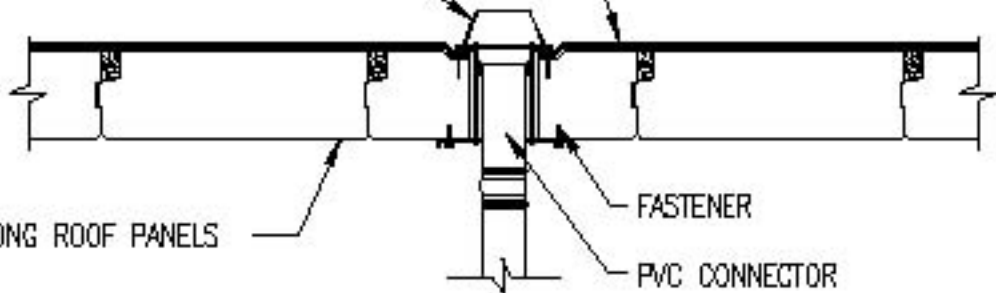

DRAIN CAP—DOME STRAINER  
AND ROOF DRAIN

SINGLE PLY OR BUILT-UP  
ROOFING

YTONG ROOF PANELS

FASTENER

PVC CONNECTOR

## ROOF DRAIN DETAIL

SCALE: 3/4" = 1'-0"