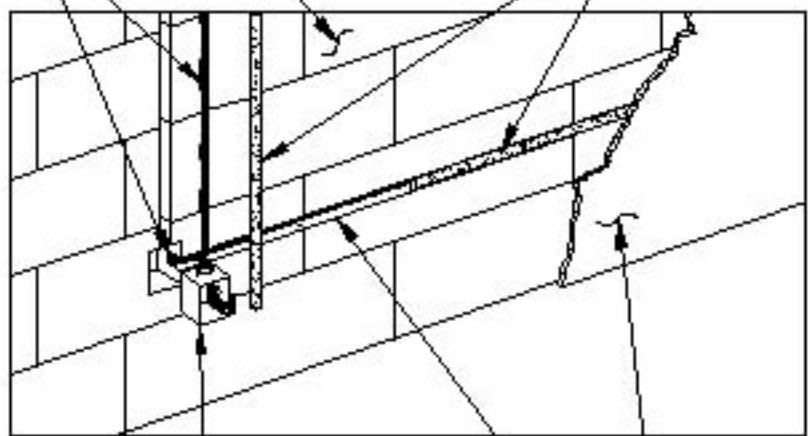

YTONG BLOCK WALL

ROMEX WIRE

BACKER ROD

ELECTRICAL OUTLET BOX

YTONG INTERIOR
WALL PLASTER

1 1/2" DEEP ELECTRICAL
CHASE

ELECTRICAL WITH PLASTER

SCALE: N.T.S.